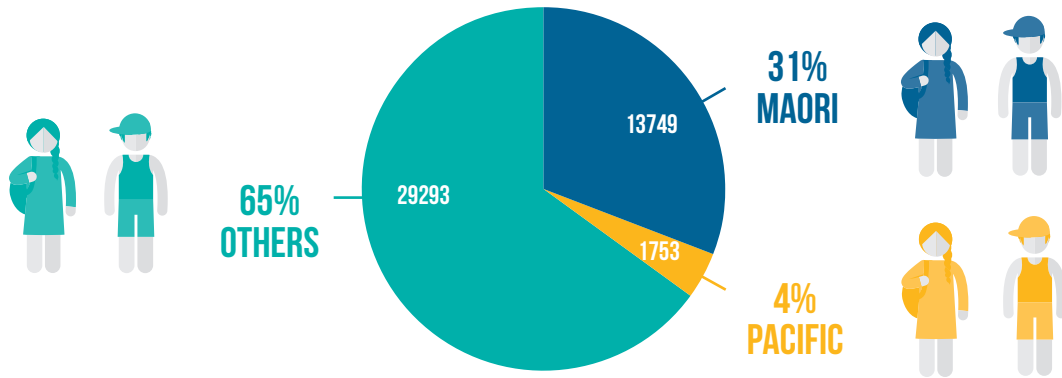

WHO ARE WE SEEING?

WAIKATO DHB POPULATION 12-19 YEAR OLDS

TO MEET NATIONAL RATES, WE SHOULD SEE IN 12 MONTHS:

SEEN BY INTACT SERVICE FOR TWELVE MONTHS ENDED DECEMBER 2020

NUMBER SEEN BY WAIKATO YOUTH INTACT FOR TWELVE MONTHS ENDED DECEMBER 2020