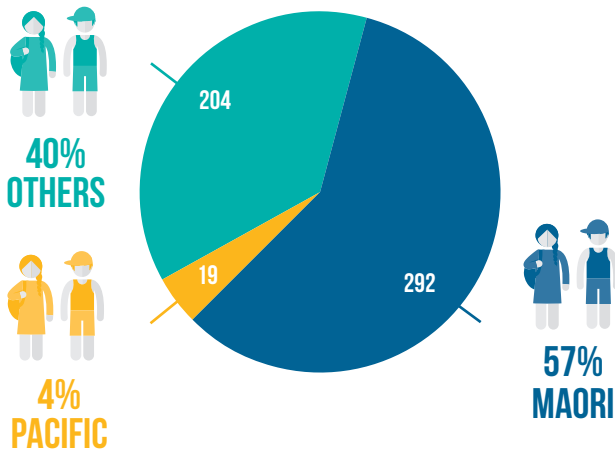

WHO ARE WE SEEING?

WAIKATO DHB POPULATION 12-19 YEAR OLDS

TO MEET NATIONAL RATES, WE SHOULD SEE IN 12 MONTHS:

SEEN BY INTACT SERVICE FOR TWELVE MONTHS ENDED DECEMBER 2020

NUMBER SEEN BY WAIKATO YOUTH INTACT FOR TWELVE MONTHS ENDED DECEMBER 2020