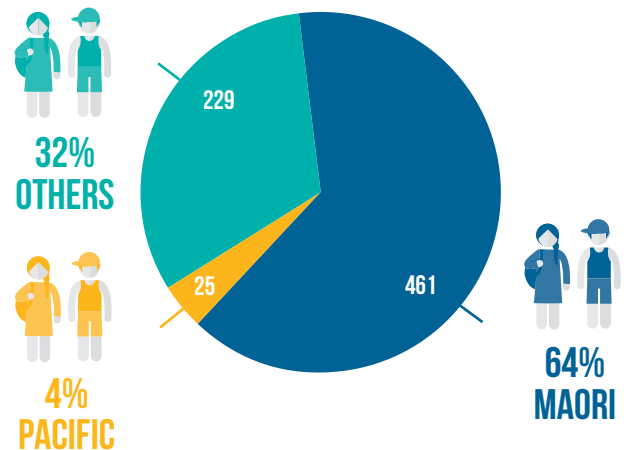

WHO ARE WE SEEING?

WAIKATO DHB POPULATION 12-19 YEAR OLDS

TO MEET NATIONAL RATES, WE SHOULD SEE IN 12 MONTHS:

SEEN BY INTACT SERVICE FOR TWELVE MONTHS ENDED DECEMBER 2020

NUMBER SEEN BY WAIKATO YOUTH INTACT FOR TWELVE MONTHS ENDED DECEMBER 2020